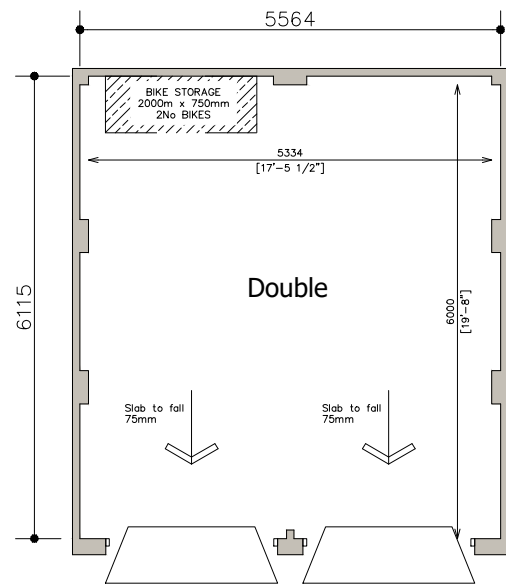

FLOOR PLAN

FRONT

SIDE

REAR

FLOOR PLAN

FRONT

SIDE

REAR

FLOOR PLAN

FRONT

SIDE

REAR

hammond
Architectural Ltd

10 Gold Tops
Newport
NP20 4PH

t. 01633 844970
e. info@hammond-ltd.co.uk

www.hammond-ltd.co.uk