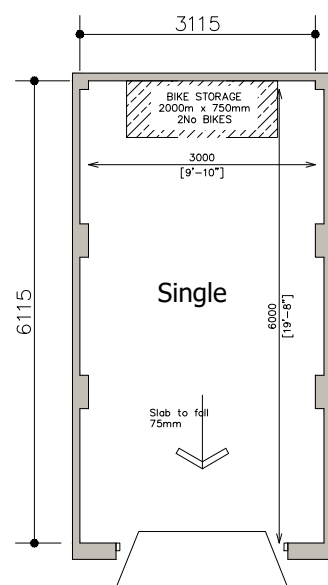

FLOOR PLAN

FRONT

SIDE

REAR

FLOOR PLAN

FRONT

SIDE

REAR

FLOOR PLAN

FRONT

SIDE

REAR

hammond
Architectural Ltd

10 Gold Tops
Newport
NP20 4PH

t. 01633 844970
e. info@hammond-ltd.co.uk

www.hammond-ltd.co.uk