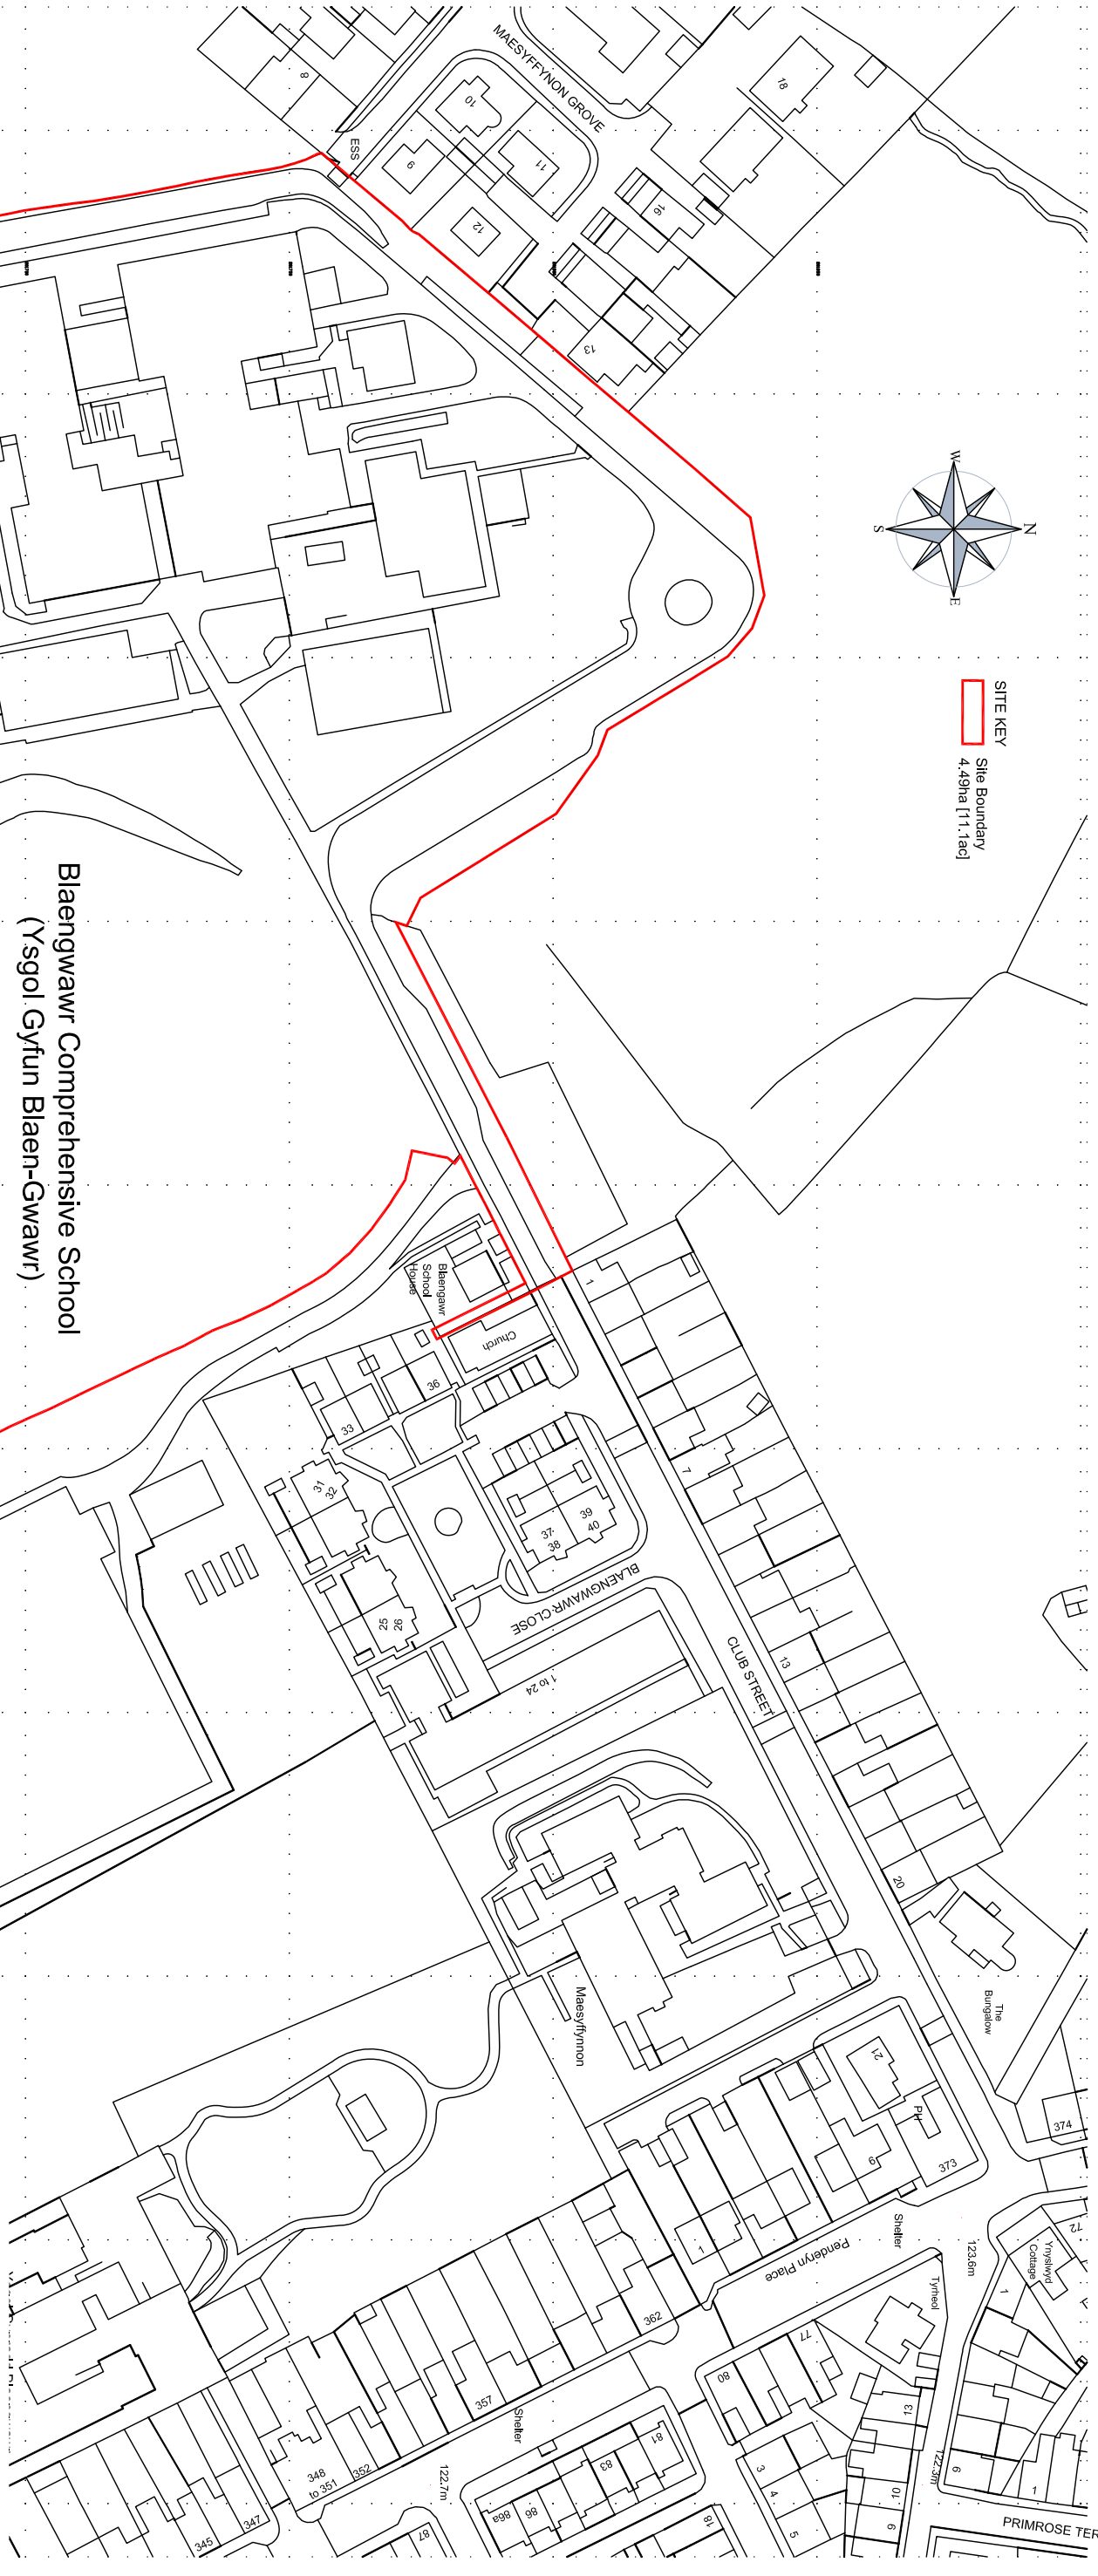

SITE KEY
Site Boundary
4.49ha (11.1ac)

**Blaengwawr Comprehensive School
(Ysgol Gyfun Blaen-Gwawr)**

Ordnance Survey. (c) Crown Copyright 2018. All rights reserved. Licence number 100022432

REV.	DESCRIPTION	DATE

CLIENT
DAVIES HOMES

JOB TITLE
Blaengwawr School, Aberdare.

DRAWING TITLE
Application Planning Layout

SCALE @ A1	DATE	DRAWN BY
1:500	July '18	SJ
JOB NO.	DRAWING NO.	REVISION
1754	PL-01	

10 Cold Tops
Newport
NP20 4PH
01633 844970
e. info@hammond-td.co.uk
www.hammond-td.co.uk